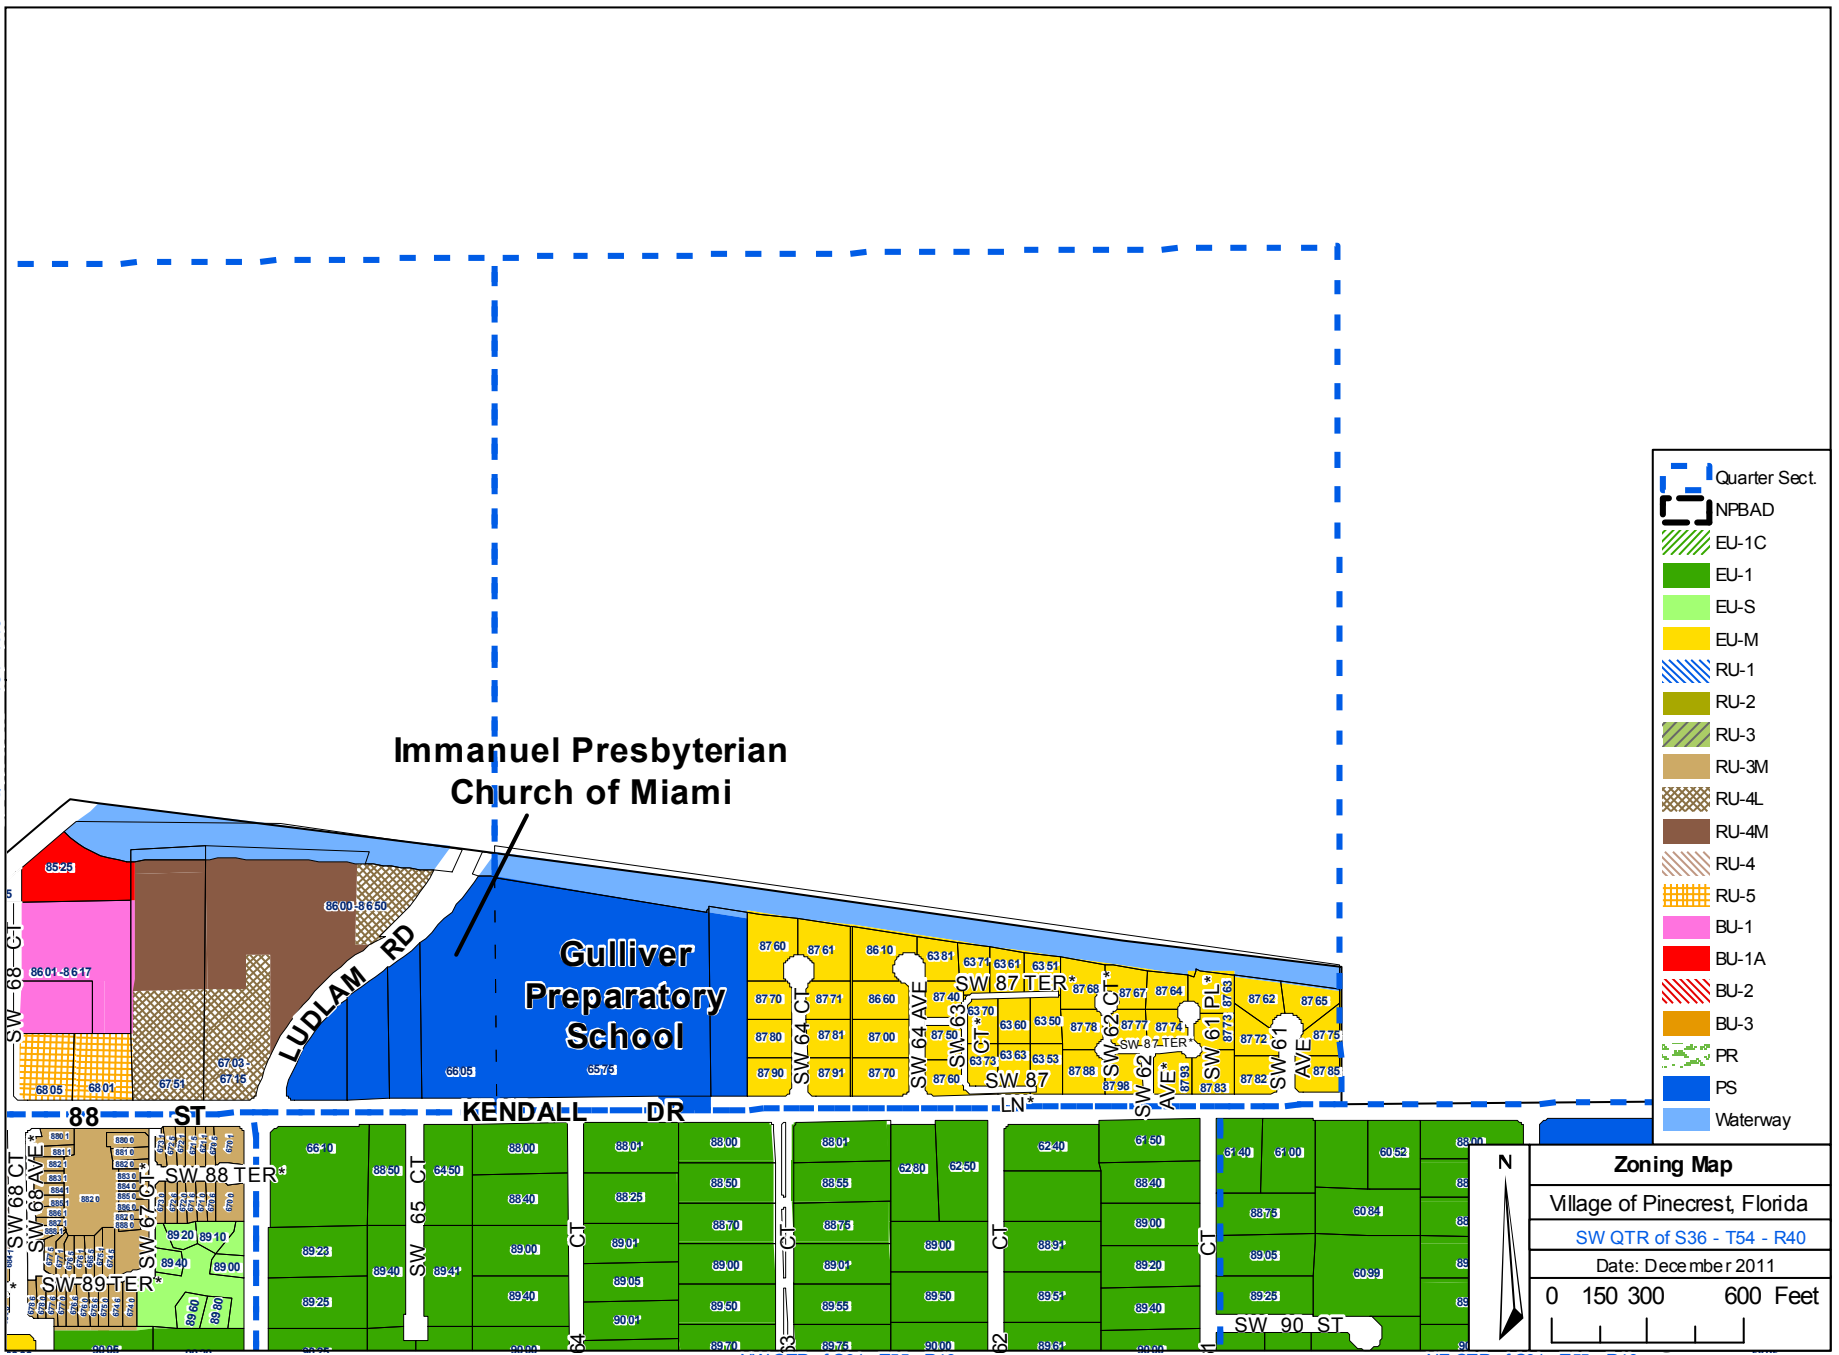

SE QTR of S35 - T54 - R40

Immanuel Presbyterian Church of Miami

Gulliver Preparatory School

- Quarter Sect.
- NPBAD
- EU-1C
- EU-1
- EU-S
- EU-M
- RU-1
- RU-2
- RU-3
- RU-3M
- RU-4L
- RU-4M
- RU-4
- RU-5
- BU-1
- BU-1A
- BU-2
- BU-3
- PR
- PS
- Waterway

**Zoning Map**  
 Village of Pinecrest, Florida  
 SW QTR of S36 - T54 - R40  
 Date: December 2011  
 0 150 300 600 Feet

NW QTR of S01 - T55 - R40

NE QTR of S01 - T55 - R40