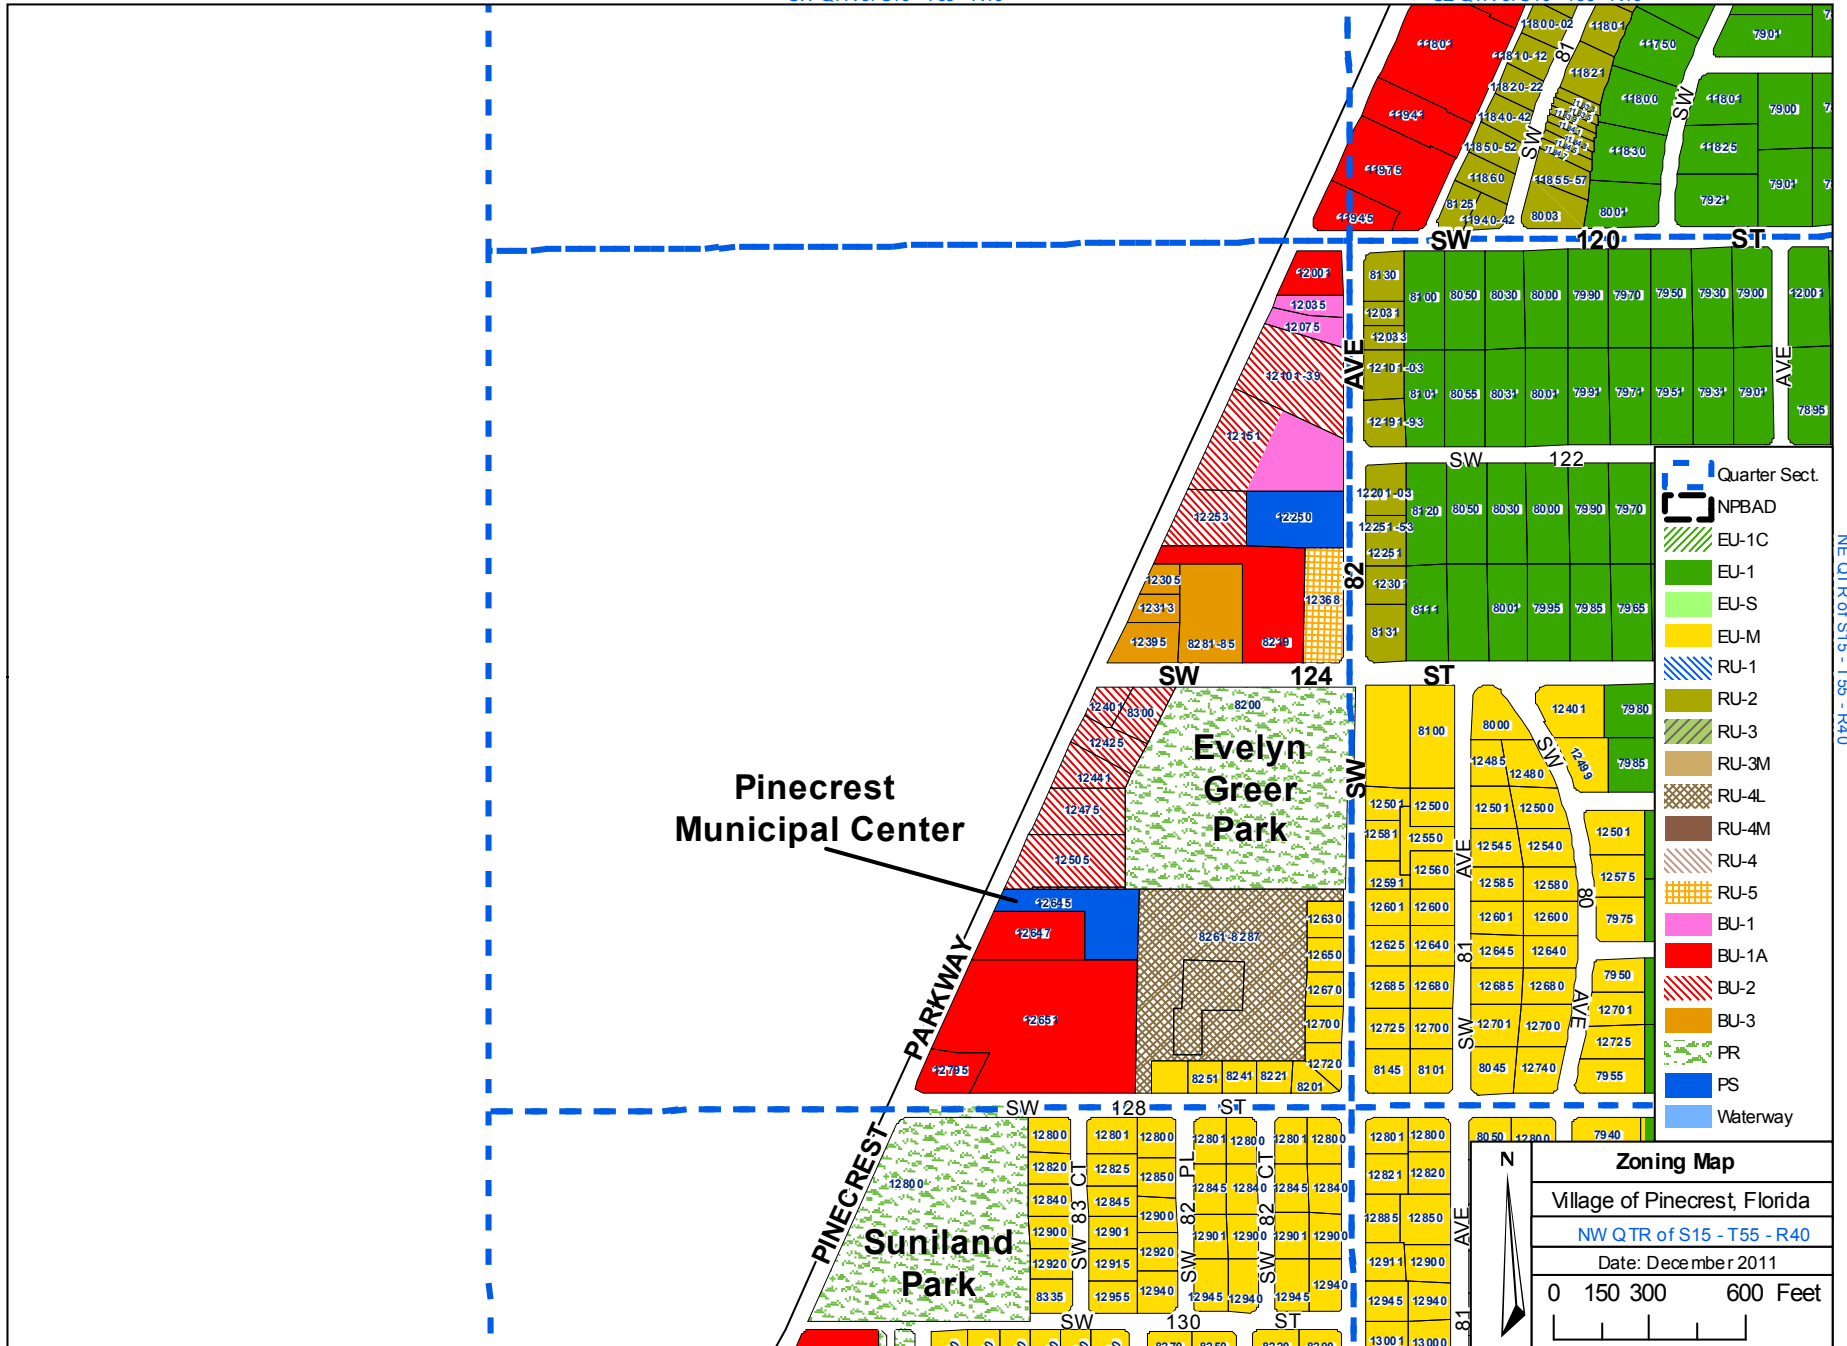

SW QTR of S10 - T55 - R40

SE QTR of S10 - T55 - R40

NE QTR of S15 - T55 - R40

SW QTR of S15 - T55 - R40

SE QTR of S15 - T55 - R40

Zoning Map

Village of Pinecrest, Florida

NW QTR of S15 - T55 - R40

Date: December 2011

0 150 300 600 Feet